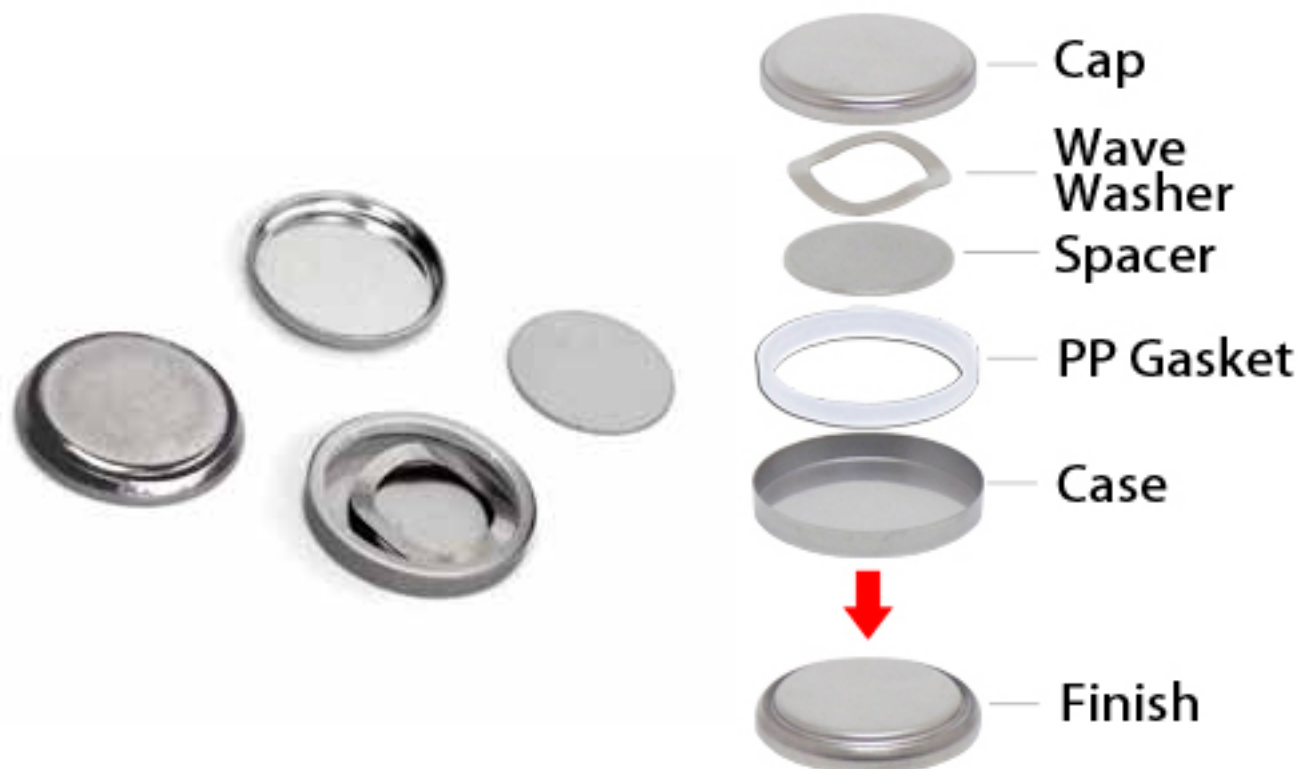

2032 Coin Cell Parts

Cap	SUS316L
Wave Washer	SUS316L
Spacer(T=0.5mm)	SUS316L
Case	SUS316L
PP Gasket	Hard PP